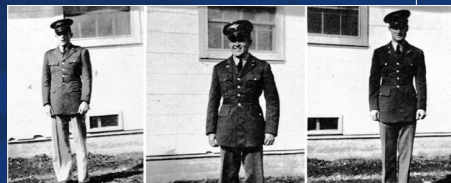

Many of Texas Wesleyan's former football stars served with distinction during World War II, when football went on hiatus during the war. Intramural football returned after the war.

2016

75 YEARS LATER, THE LEGEND CONTINUES

Texas Wesleyan votes to reinstate football. Recruitment begins for the 2016-17 red-shirt leadership class.

2017 – THE GAMES BEGIN!